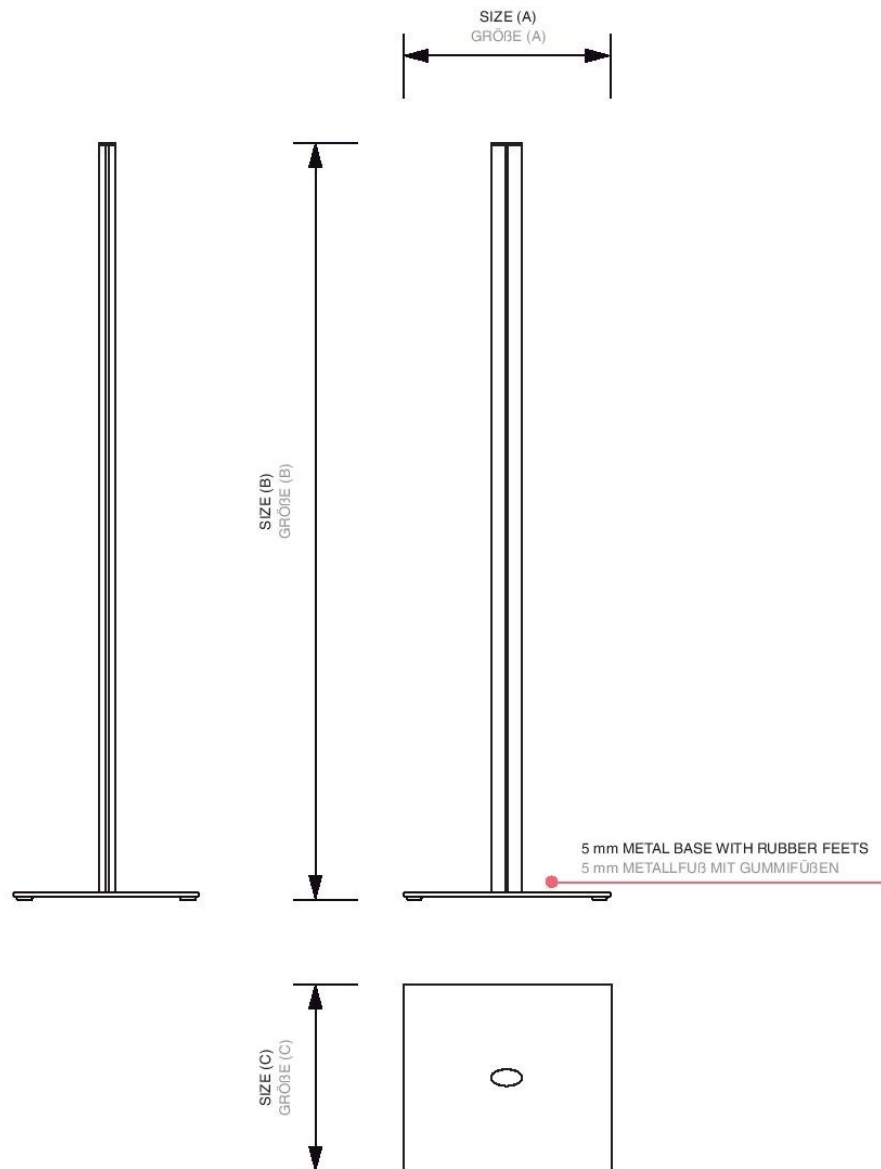

PRODUCT SHEET

MULTISTAND

LEAFLET & POSTER SYSTEMS > INFORMATION & DISPLAY STANDS